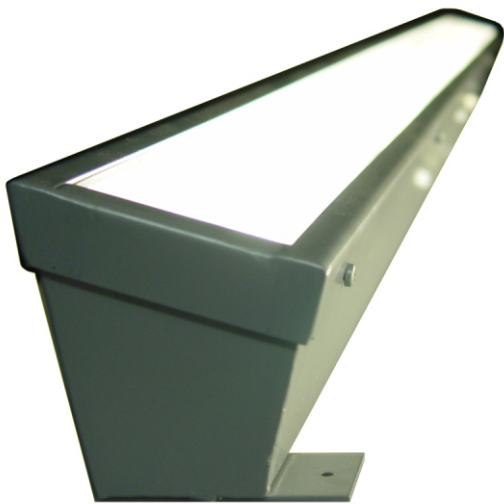

NEOLEC LIGHTING

COLD CATHODE
MANUFACTURERS
TO THE WORLD

SPECIALIST MANUFACTURERS AND INSTALLERS OF COLD CATHODE LIGHTING SYSTEMS WORLDWIDE

Linear Exterior Cold Cathode Fitting

Individual, made to measure units

Mitred corners

INTERNAL TRANSFORMER
OPTION